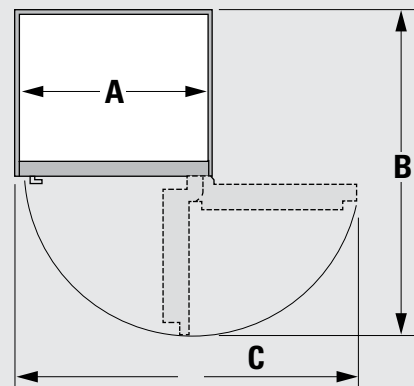

BOLT WORK

Model No.	Fixed	Live	Total - Four Way System
GS592820	4	6	10
GS593525	5	9	14
GS724027	7	11	18

GUN CAPACITY AND RACK CONFIGURATION

Model No.	Rifle Slots	Gun Holsters	Ammo/Misc. Pouches
GS592820	24 (12+12)	4	5
GS593525	30 (15+15)	8	5
GS724027	51 (17+17+17)	8	5

DOOR SWING PROJECTIONS

DOOR SWING DIMENSIONS

Model No.	A	B	C
GS592820	14"	47"	42-1/2"
GS593525	18"	55-1/2"	63"
GS724027	24"	62-1/2"	71-1/2"